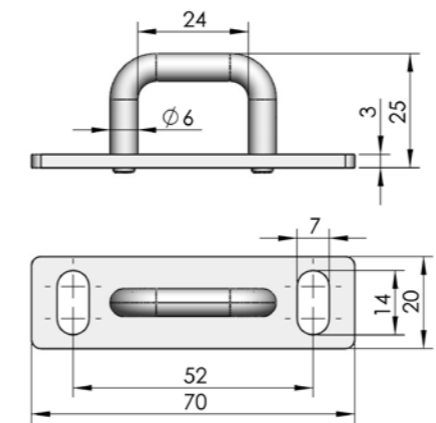

Accessories  
Handle lock  
Cylinder lock  
Electronic lock  
Swing handle  
Rod control lock  
Panel lock  
Toggle and hook  
Handles  
Door stop  
Hinge  
Seal gasket

**MS866-11**

**Main material and finish:** Mirror polished stainless steel cup, handle and button, bright chrome-plated profile cylinder  
**Remarks:** Default key K082

ERP MS866S4A083001

**Pull buckle**

Remarks: please specify on request of buckle accessory

ERP 2138665003

ERP MS866S4C000001

**Pull buckle**

Remarks: please specify on request of buckle accessory

ERP 2248661401

**MS866-14**

**Main material and finish:** Stainless steel

Accessories  
Handle lock  
Cylinder lock  
Electronic lock  
Swing handle  
Rod control lock  
Panel lock  
Toggle and hook  
Handles  
Door stop  
Hinge  
Seal gasket