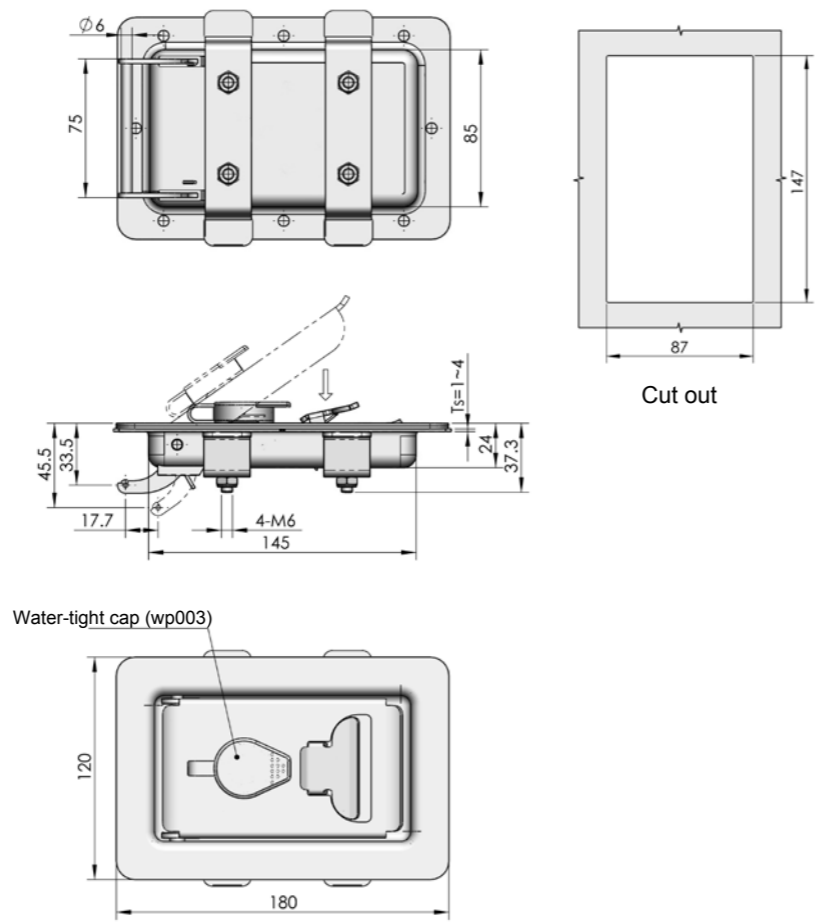

Accessories  
Handle lock  
Cylinder lock  
Electronic lock  
Swing handle  
Rod control lock  
Panel lock  
Toggle and hook  
Handles  
Door stop  
Hinge  
Seal gasket

**MS866-11**

**Main material and finish:** Mirror polished stainless steel cup, handle and button, bright chrome-plated profile cylinder  
**Remarks:** Default key K082

ERP MS866S4A083001

**Pull buckle**

Remarks: please specify on request of buckle accessory

ERP 2138665003

ERP MS866S4C000001

**Pull buckle**

Remarks: please specify on request of buckle accessory

ERP 2248661401