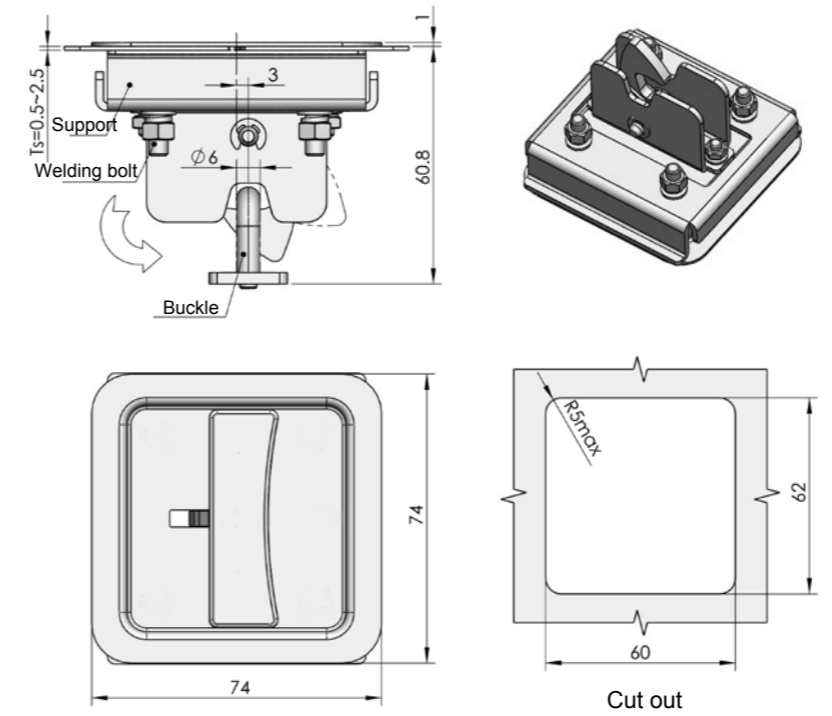

Accessories  
Handle lock  
Cylinder lock  
Electronic lock  
Swing handle  
Rod control lock  
Panel lock  
Toggle and hook  
Handles  
Door stop  
Hinge  
Seal gasket

**MS866-11**

**Main material and finish:** Mirror polished stainless steel cup, handle and button, bright chrome-plated profile cylinder  
**Remarks:** Default key K082

ERP MS866S4A083001

**Pull buckle**

Remarks: please specify on request of buckle accessory

ERP 2138665003

ERP MS866S4C000001

**Pull buckle**

Remarks: please specify on request of buckle accessory

ERP 2248661401