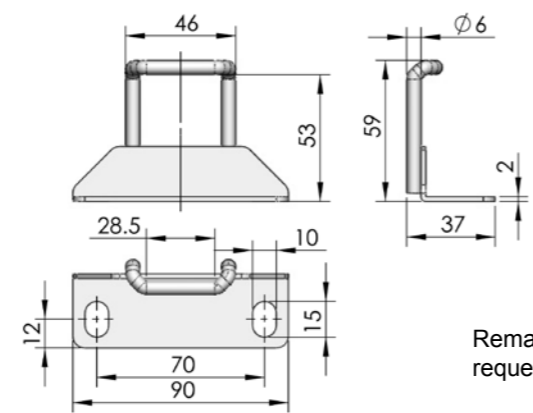

Accessories  
Handle lock  
Cylinder lock  
Electronic lock  
Swing handle  
Rod control lock  
Panel lock  
Toggle and hook  
Handles  
Door stop  
Hinge  
Seal gasket

**MS866-11**

**Main material and finish:** Mirror polished stainless steel cup, handle and button, bright chrome-plated profile cylinder  
**Remarks:** Default key K082

ERP MS866S4A083001

**Pull buckle**

Remarks: please specify on request of buckle accessory

ERP 2138665003

ERP MS866S4C000001

**Pull buckle**

Remarks: please specify on request of buckle accessory

ERP 2248661401