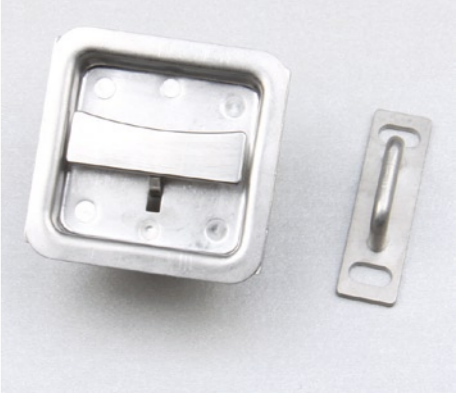

Accessories  
Handle lock  
Cylinder lock  
Electronic lock  
Swing handle  
Rod control lock  
Panel lock  
Toggle and hook  
Handles  
Door stop  
Hinge  
Seal gasket

**MS866-11**

**Main material and finish:** Mirror polished stainless steel cup, handle and button, bright chrome-plated profile cylinder  
**Remarks:** Default key K082

ERP MS866S4A083001

**Pull buckle**

Remarks: please specify on request of buckle accessory

ERP 2138665003

ERP MS866S4C000001

**Pull buckle**

Remarks: please specify on request of buckle accessory

ERP 2248661401

**MS866-14**

**Main material and finish:** Stainless steel

Accessories  
Handle lock  
Cylinder lock  
Electronic lock  
Swing handle  
Rod control lock  
Panel lock  
Toggle and hook  
Handles  
Door stop  
Hinge  
Seal gasket